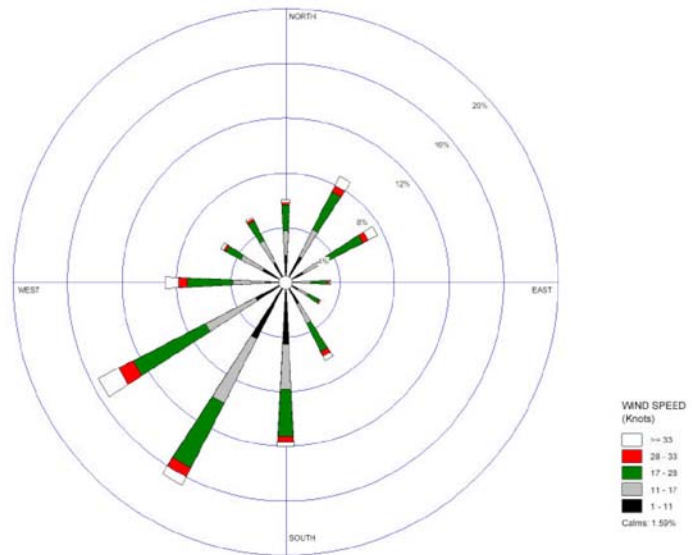

ENVIRONMENTAL REPORT FOR
Swindon, Wiltshire
All Months 1996-2005

Average No. of "Dry" Days for Swindon (Wiltshire) 8:41 PM
Tuesday 28 November 2006
All Months 1996-2005

Month	Average No. "Dry" Days (ie Rainfall <0.2mm)
January	14.9
February	13.1
March	17.7
April	14.4
May	16.1
June	16.5
July	18.4
August	18.0
September	17.3
October	13.9
November	13.5
December	14.7
Year	188.5

Hourly Mean Wind Spider for Swindon (Wiltshire) 8:24 PM
Tuesday 28 November 2006
All Months 1996-2005

DIRECTION OF MEAN WIND			% OF ALL HOURS MEAN WIND SPEED KNOTS						
Centred Around	Lower Limit	Upper Limit	Calm	<11	11-16	17-27	28-33	>33	All
000°	345°	014.9°	1.99%	1.80%	1.86%	0.21%	0.22%	6.08%	
030°	015°	044.9°	2.12%	2.22%	3.10%	0.51%	0.75%	8.70%	
060°	045°	074.9°	1.40%	1.95%	2.97%	0.45%	0.76%	7.53%	
090°	075°	104.9°	0.95%	0.95%	1.14%	0.14%	0.10%	3.29%	
120°	105°	134.9°	0.97%	0.85%	0.90%	0.10%	0.09%	2.90%	
150°	135°	164.9°	1.76%	1.59%	2.32%	0.37%	0.35%	6.38%	
180°	165°	194.9°	4.52%	3.29%	3.44%	0.43%	0.36%	12.03%	
210°	195°	224.9°	4.59%	5.30%	5.32%	0.72%	0.68%	16.62%	
240°	225°	254.9°	2.45%	4.14%	5.95%	1.17%	1.66%	15.37%	
270°	255°	284.9°	1.50%	2.38%	3.30%	0.66%	1.01%	8.85%	
300°	285°	314.9°	1.88%	1.79%	1.27%	0.17%	0.24%	5.34%	
330°	315°	344.9°	1.67%	1.76%	1.59%	0.17%	0.14%	5.32%	
All			1.59%	25.80%	28.02%	33.16%	5.10%	6.36%	

If you require further information, the author.

Available from **120+ Stations UK Wide**
Cost **£350 per Station**
Typically delivered **Within 7 Working Days**